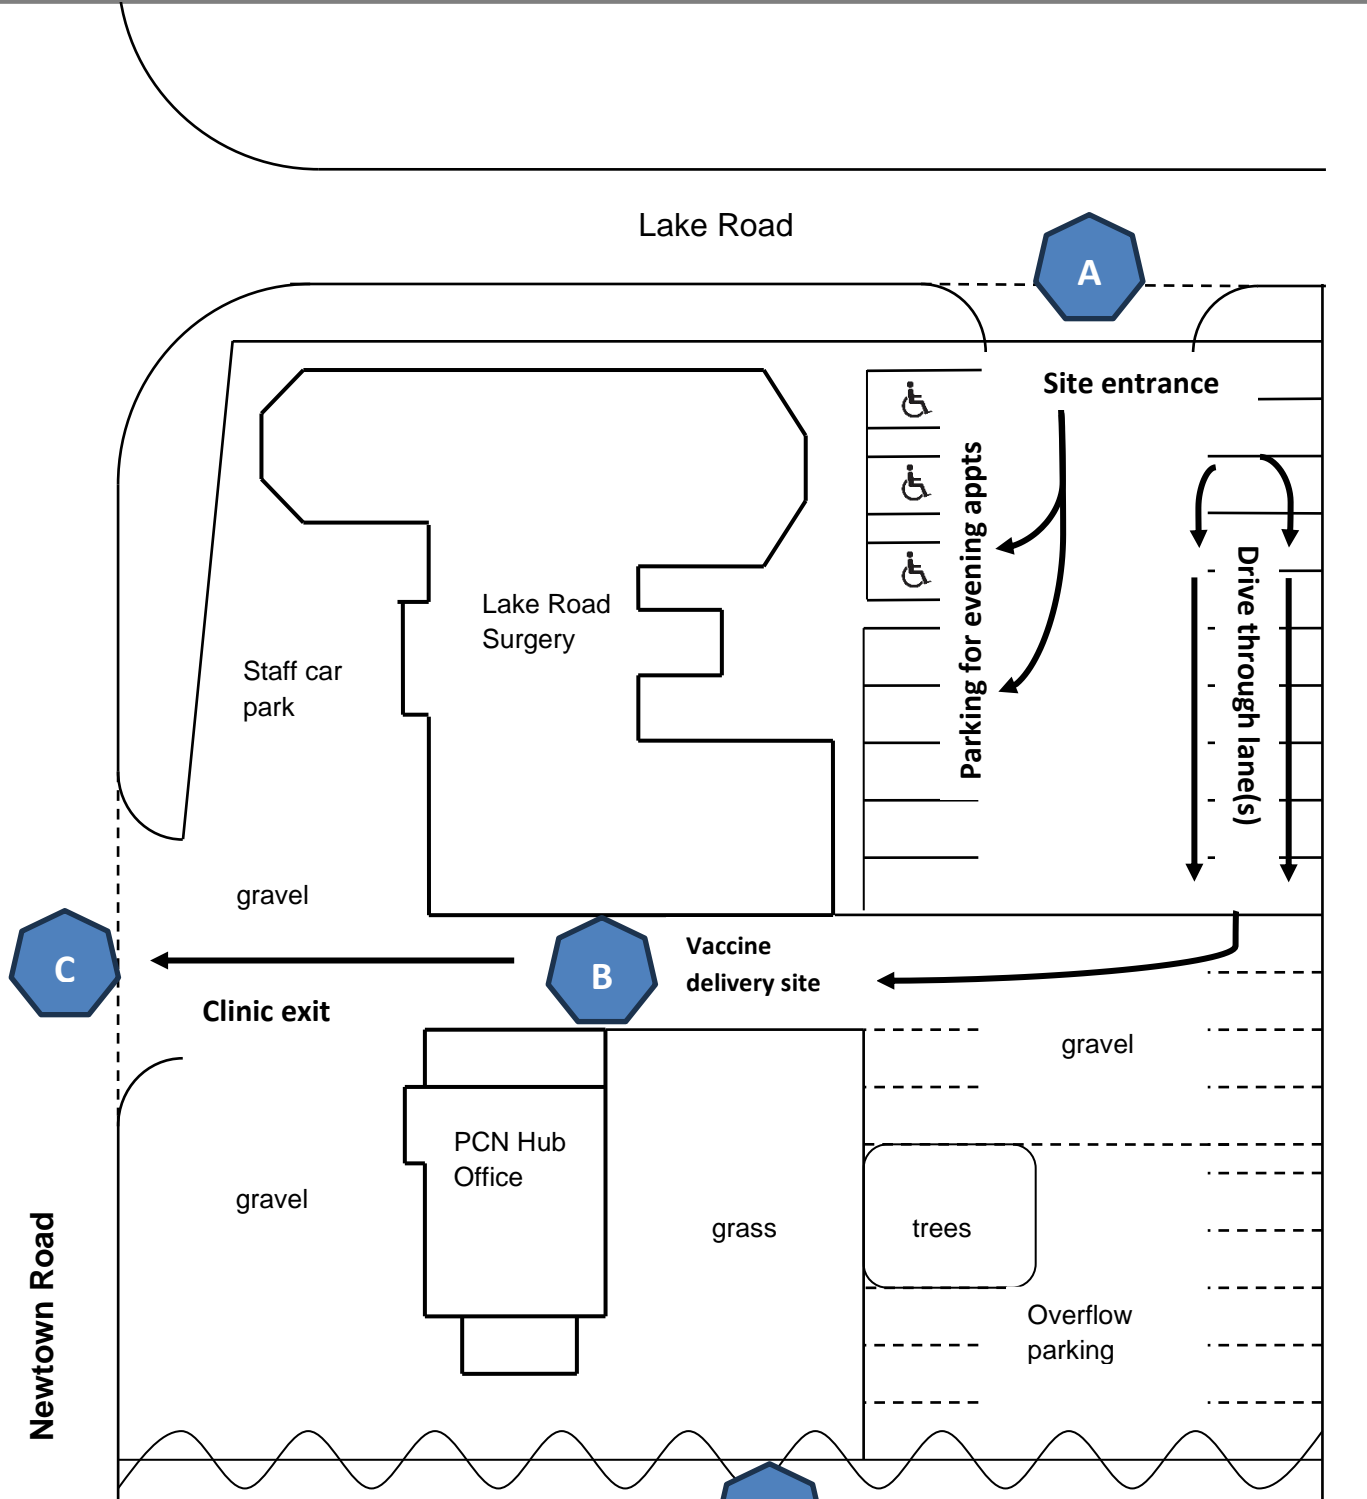

Community Vaccination Centre

Autumn 2023 COVID Booster

Evening Drive thru Vaccination Clinics

Site Plan

CRANE VALLEY
Primary Care Network

Community Vaccination Centre

is located at
**131 Newtown Road,
Verwood BH31 6EH**

(Next to the Lake Road Surgery and Verwood Pharmacy)

- A** Entrance to patient car park
- B** Vaccine clinic delivery site
- C** Drive through exit